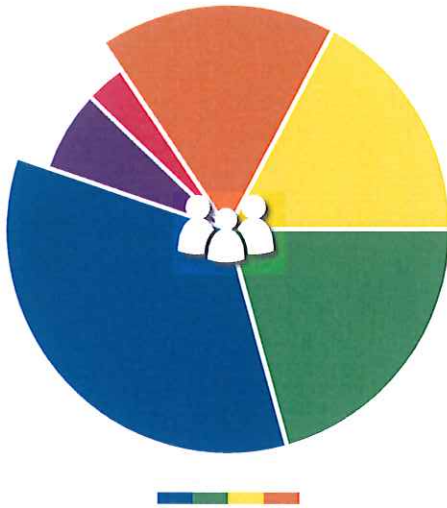

GROUPPROFILE

7 June 2016

Group Logic

Diversity

All plus

All minus

The Management Drives profile book is required with this profile

©2014 www.managementdrives.com